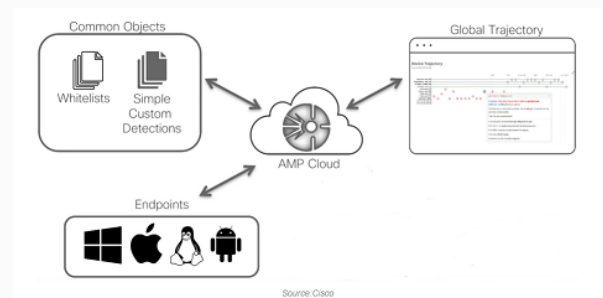

SERVICE OVERVIEW

- Cisco AMP4E provides unmatched global threat intelligence to strengthen front-line defenses
- Get deep visibility into the origin and scope of a compromise
- Rapidly detect, respond to, and remediate malware
- Prevent costly reinfection and remediation scenarios
- Protection in your endpoints every time – before, during, and after an attack

WHY CISCO AMP FOR ENDPOINTS?

- Cisco Advanced Malware Protection for Endpoints (AMP4E) integrates prevention, detection, and response capabilities in a single solution
- It leverages the power of cloud-based analytics
- It helps protect your Windows, Mac, Linux, Android, and iOS devices through a public or private cloud deployment
- Some key highlights
 - Intelligence provided by Cisco AMP Cloud
 - Malware and threat protection
 - IP Layer enforcement
 - Orbital Advanced Search on Endpoints
 - Investigate with CTR
 - Sandboxing and advance analysis of files
 - Integration of the AMP cloud with other security products using APIs
 - No added Latency

WHAT YOU GET

- Up to 5-days of onsite/remote support.
- Installation and Configuration of Cisco AMP4E Cloud console and guidance for installing the AMP4E connectors on the different types (Operating Systems) of Endpoints by our Cisco AMP4E & Security Design and Implementation Specialist
- The NterOne proven method of Knowledge and Skill transfer enables our customers to install and maintain their Cisco AMP4E Infrastructure, easily and effectively.
- White board session on workflow of Cisco AMP4E including designing, building, and utilizing the most from proposed solution
- Day 2 Operation transfer of knowledge